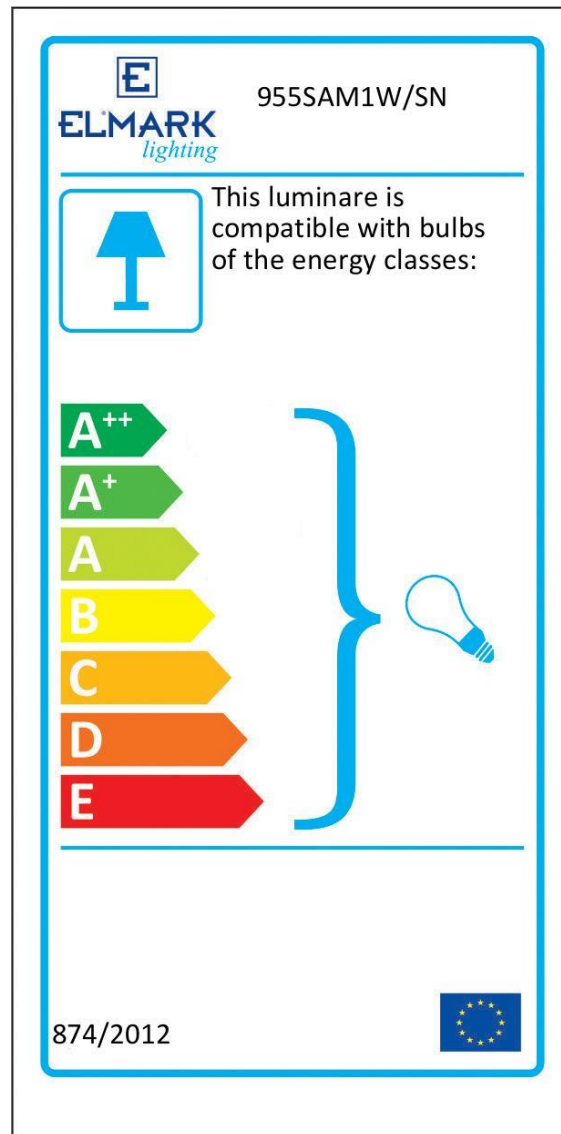

DECOR SPOTLIGHT

SAM

Technical data

<i>Nominal voltage:</i>	230V/ 50-60Hz
<i>Lamp holder:</i>	E27
<i>Colour body:</i>	Satin nickel; White
<i>Material:</i>	Metal; with key

TECHNICAL SPECIFICATION

Features

- *Resistant to shock and vibration stable body*
- *Attractive design*
- *Environmentally Friendly – does not emit Mercury and Lead (by RoHS Directive)*
- *No ultraviolet and infrared rays*
- *Low heat emission*
- *With key mounted on the fixture base*

Area of application

- *Night Lamp*
- *Lamp for reading*
- *Additional lighting*
- *Hotels*

Variants and Dimensions

<i>Description</i>	<i>Lamp holder</i>	<i>Colour body</i>	<i>Material</i>	<i>Size (mm)</i>			<i>Catalogue number</i>
				Width	Length	Height	
Spot	1XE27	Satin nickel	Metal	105	340	175	955SAM1W/SN
Spot	1XE27	White	Metal	105	340	175	955SAM1W/WH

Barcodes

3800131198402	955SAM1W/SN
3800131198419	955SAM1W/WH

Energy efficiency

Standards

- EN 55015 • EN 60598-1 • EN 60598-2-1 • EN 61547 •